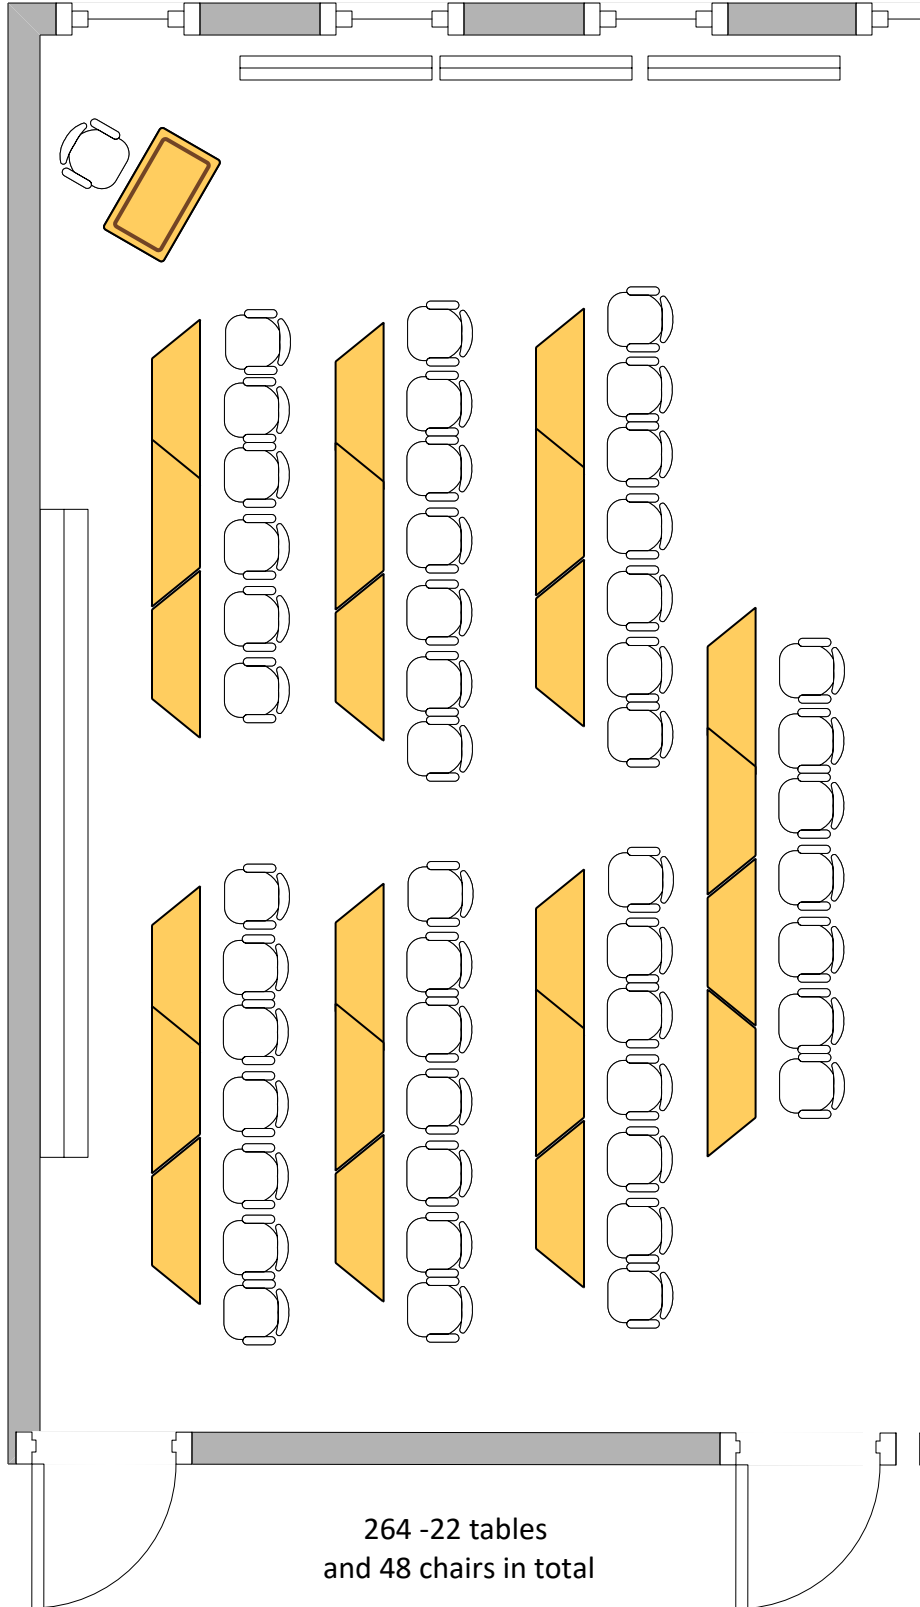

Silverstein Forum 259: 82 Chairs Auditorium Style

Silverstein Forum: 40 Chairs Conference Style

264 -22 tables  
and 48 chairs in total

263 -10 tables and 32  
chairs in total

**Room 263/ 264: 68 chairs + 1 chair  
for instructor**

**Room 263/ 264 Hexagonal: 68 chairs  
+ 1 chair for instructor**

**Room 265: 33 chairs**

**Room 268: 29 chairs**