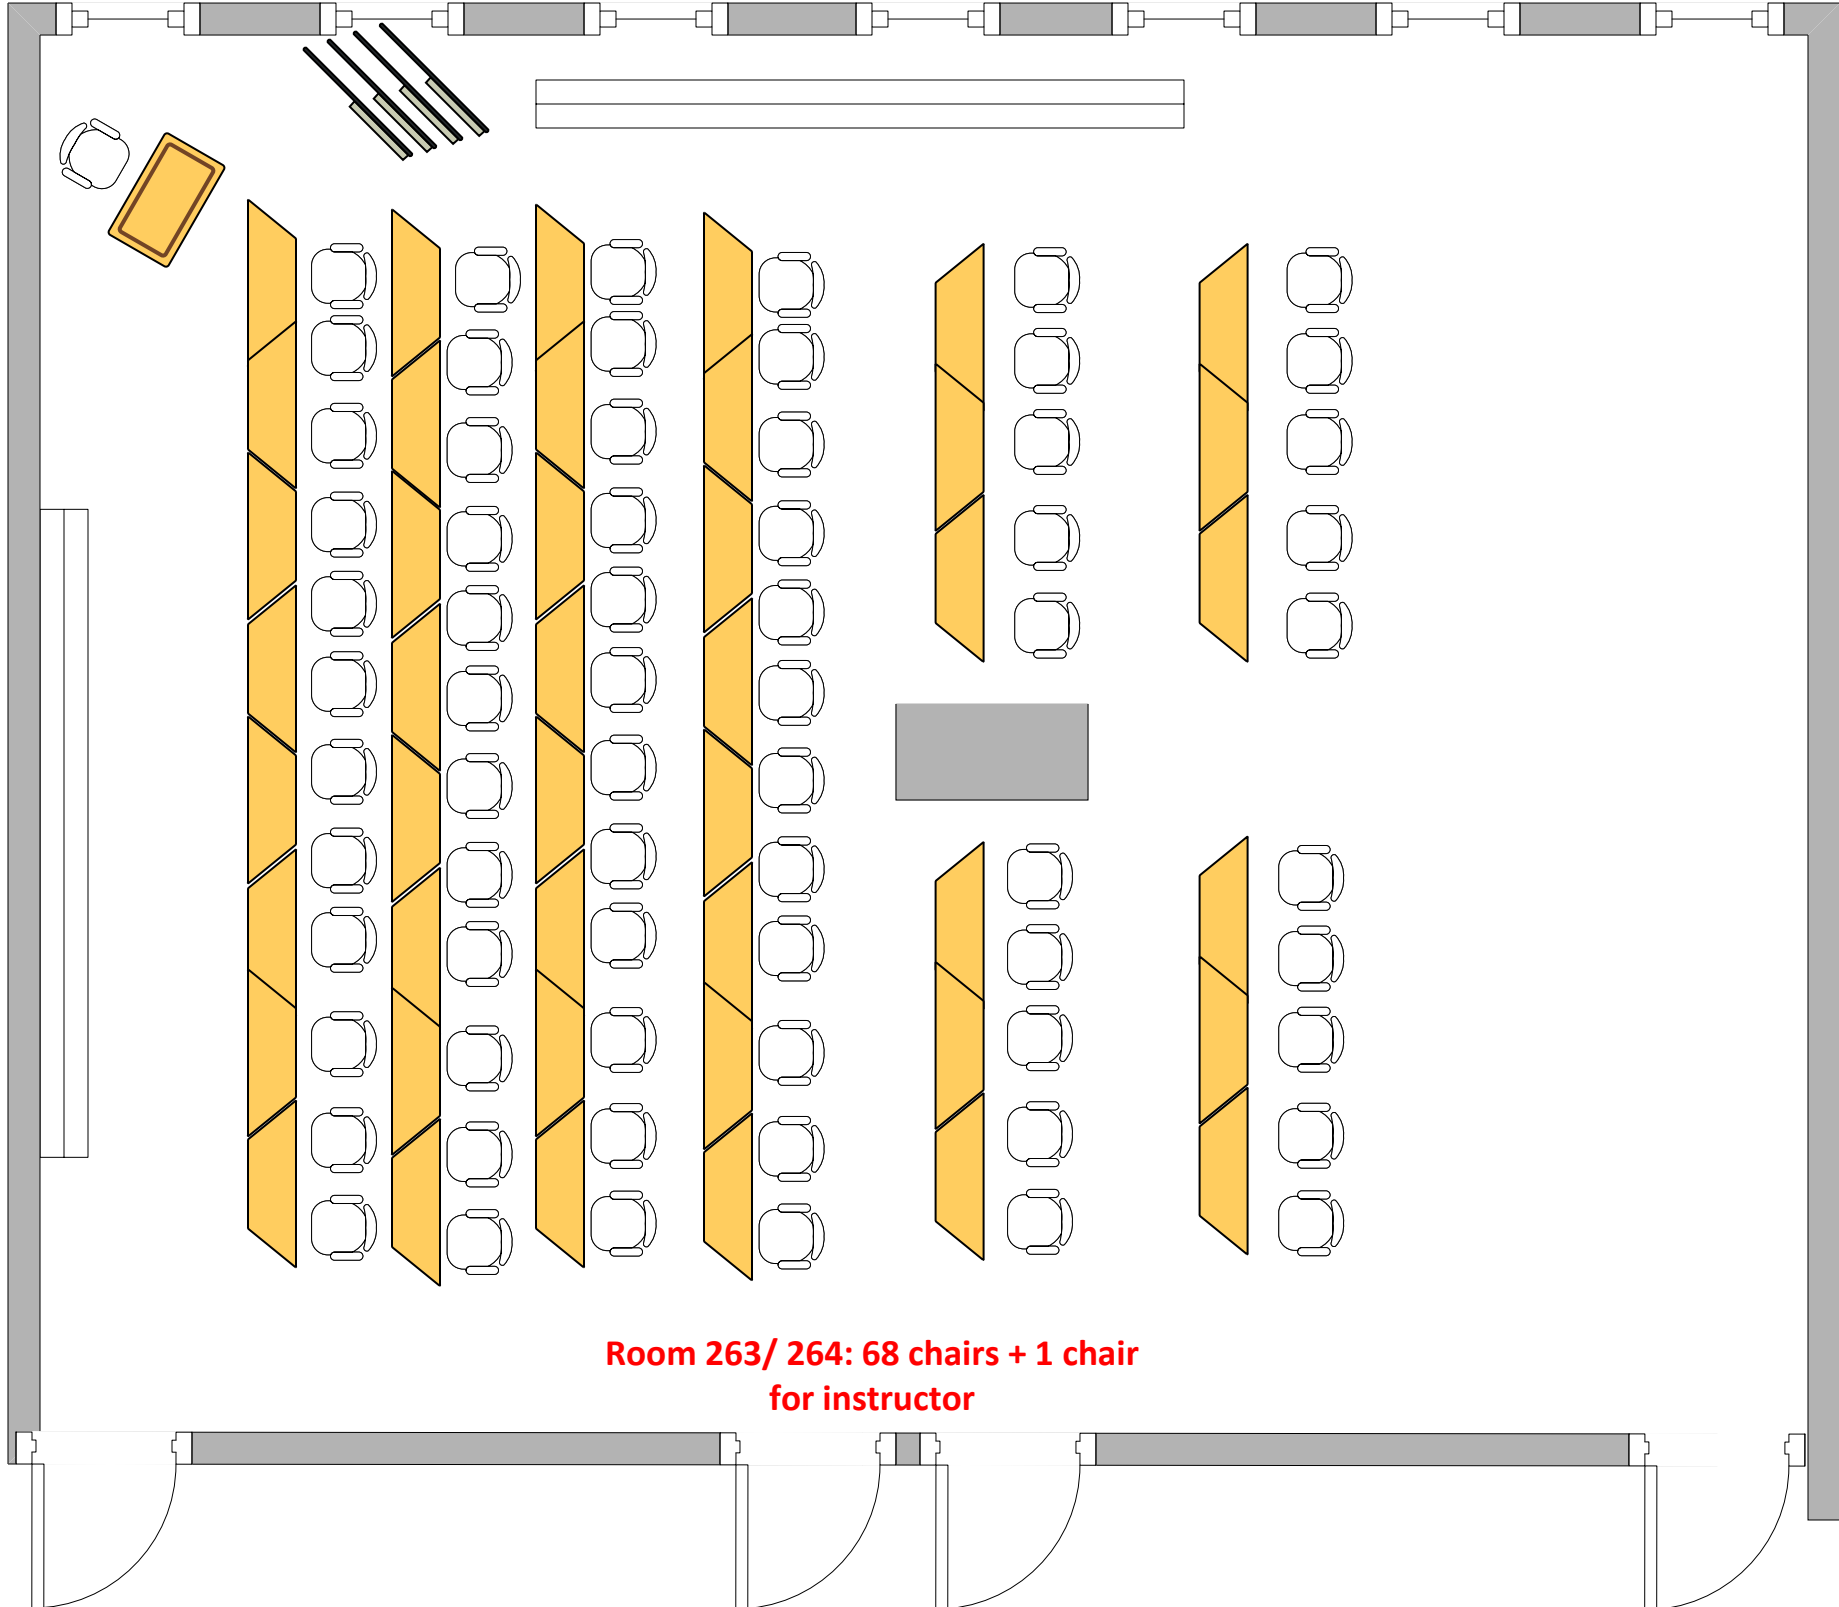

Silverstein Forum 259: 82 Chairs Auditorium Style

Silverstein Forum: 40 Chairs Conference Style

264 -22 tables  
and 48 chairs in total

263 -10 tables and 32  
chairs in total

**Room 263/ 264: 68 chairs + 1 chair  
for instructor**

**Room 263/ 264 Hexagonal: 68 chairs  
+ 1 chair for instructor**

**Room 265: 33 chairs**

**Room 268: 29 chairs**