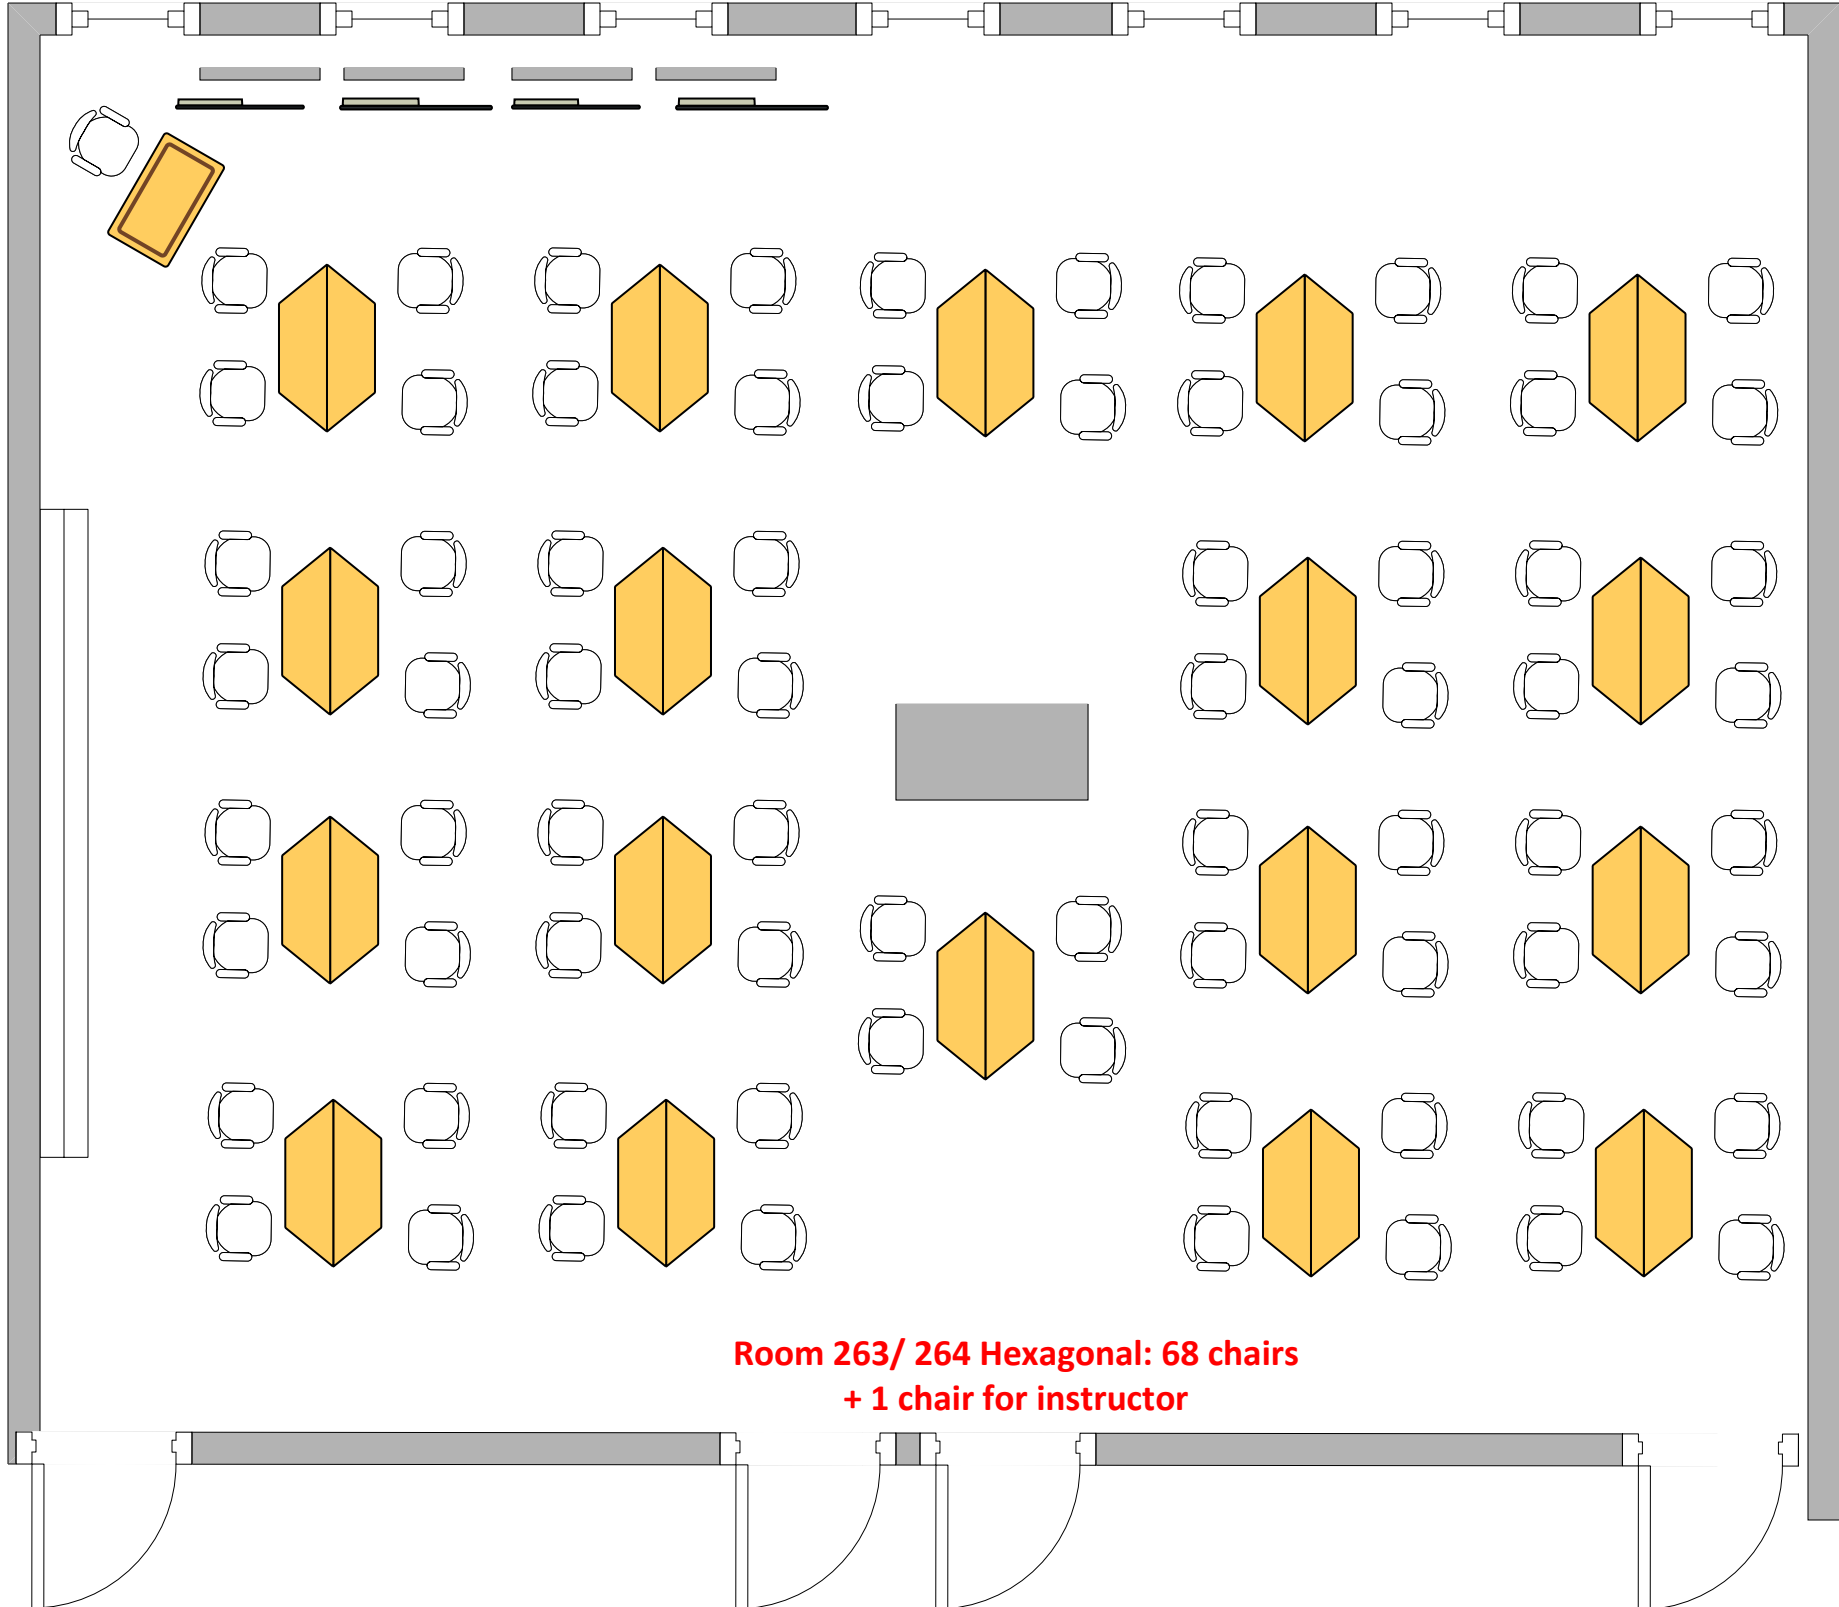

Silverstein Forum 259: 82 Chairs Auditorium Style

Silverstein Forum: 40 Chairs Conference Style

264 -22 tables  
and 48 chairs in total

263 -10 tables and 32  
chairs in total

**Room 263/ 264: 68 chairs + 1 chair  
for instructor**

**Room 263/ 264 Hexagonal: 68 chairs  
+ 1 chair for instructor**

**Room 265: 33 chairs**

**Room 268: 29 chairs**