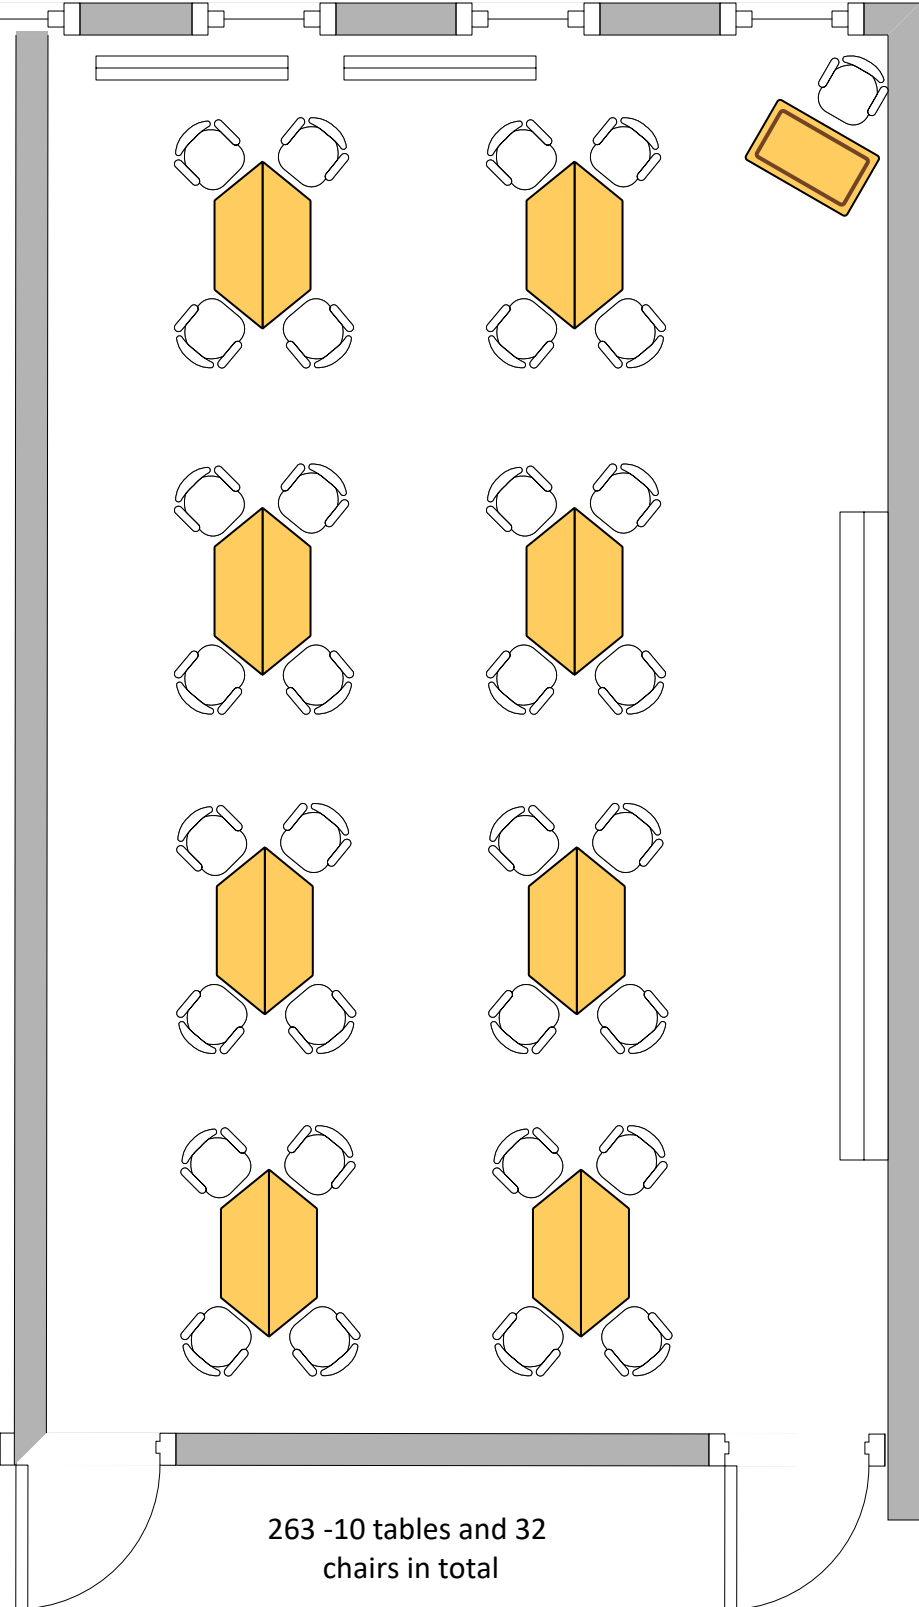

Silverstein Forum 259: 82 Chairs Auditorium Style

Silverstein Forum: 40 Chairs Conference Style

264 -22 tables  
and 48 chairs in total

263 -10 tables and 32  
chairs in total

**Room 263/ 264: 68 chairs + 1 chair  
for instructor**

**Room 263/ 264 Hexagonal: 68 chairs  
+ 1 chair for instructor**

**Room 265: 33 chairs**

**Room 268: 29 chairs**